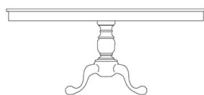

James

DINING TABLES

A revisited classic style for James table with Louis XV details. Available in the round version with one base or in the rectangular version with two bases, it is made in black lacquered mahogany with distressed finishing.

Round extendable dining tables. Wooden structure with black lacquered finishing.

DINING TABLES

Round or rectangular extendable dining tables. Structure in wood. Black lacquered finishing.

JAM.121.A

Round dining table

Standard features

dia 180 H 77 cm
dia 70.87 H 30.31 in

JAM.124.B

Extendable dining table

Standard features

L 240 D 120 H 79 cm
L 94.49 D 47.24 H 31.1 in

JAM.124.B

Extendable dining table

Standard features

L 300 D 120 H 79 cm
L 118.11 D 47.24 H 31.1 in

DINING TABLES

STRUCTURE

Ferré black
lacquered