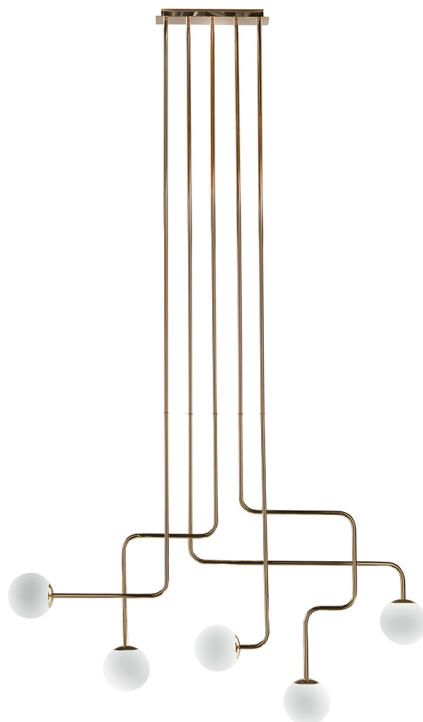

Malasaña

CHANDELIERS

5-light chandelier with structure in glossy metal. White satin shade. Led lights.

CHANDELIERS

Structure in glossy metal. White satin shade. Metal extensions upon request. Led light.

MAL.615.A

5-light chandelier

Standard features

L 140 D 18 H 110 cm

L 55.12 D 7.09 H 43.31 in