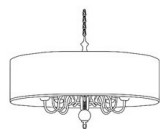

## CHANDELIERS

---

6-light chandelier with structure in brass and iron. Nickel or gold finishing. Shades with ivory chinette fabric with velvet details.

## CHANDELIERS

Structure in brass and iron. Nickel or gold finishing. Shades with ivory chinette fabric with velvet details.

#### **Standard features**

dia 100 H 80 cm

dia 39.37 H 31.5 in