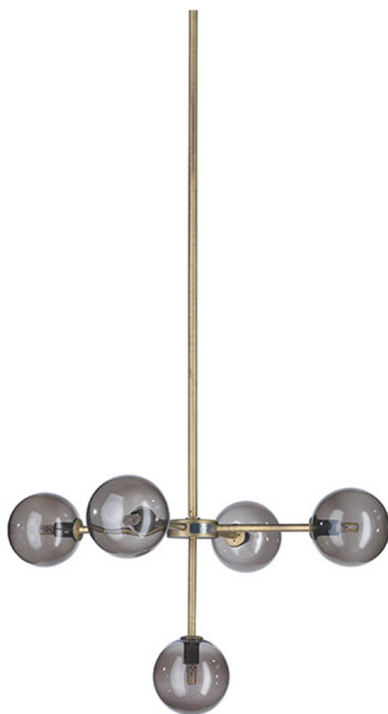

Douglas

CHANDELIERS

Chandelier with structure in brass with Bronzed Brass finishing. Shades in moulded glass.

CHANDELIERS

Chandelier with structure in brass with Bronzed Brass finishing. Shades in moulded glass.

F.DOU.615.A

Chandelier

Standard features

dia 61 H 123 cm

dia 24.02 H 48.43 in

CHANDELIERS

STRUCTURE

Bronzed Brass