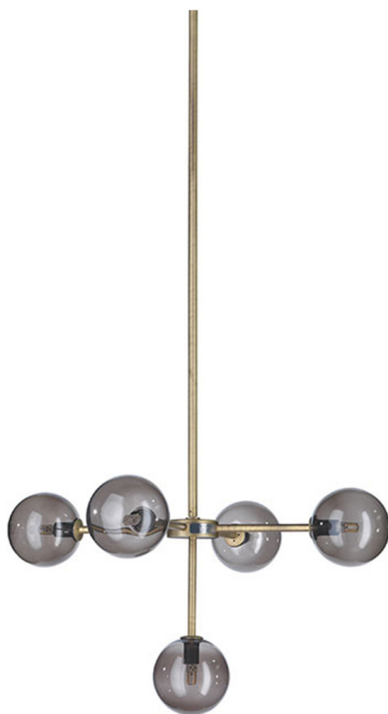

Douglas

CHANDELIERS

5-light chandelier with structure in brass. Bronze finishing. Shades in moulded glass.

CHANDELIERS

Structure in brass. Bronze finishing. Shades in moulded glass.

DOU.615.A

5-light chandelier

Standard features

dia 61 H 123 cm

dia 24.02 H 48.43 in

CHANDELIERS

STRUCTURE

Clear glass