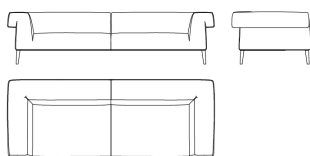

3-seater sofa with structure in beech wood and foam. Upholstery in leather cat. B Nabuk L.08.04 Dove. Feet in metal with Black Chrome finishing. Decorative cushions not included.

SOFAS

Sofa with structure in beech wood and foam. Upholstery in fabric or leather from the collection. Feet in metal with Black Chrome finishing. Decorative cushions not included.

F.SOH.211.A

3-seater sofa

Standard features

L 270 D 105 H 68 cm
L 106.3 D 41.34 H 26.77 in

F.SOH.211.B

2-seater sofa

Standard features

L 240 D 105 H 68 cm
L 94.49 D 41.34 H 26.77 in