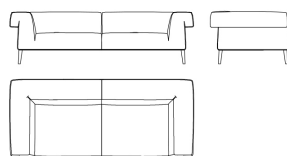

3-seater sofa with structure in beech wood and foam. Upholstery in leather cat. B Nabuk L.08.04 Dove. Feet in metal with Black Chrome finishing. Decorative cushions not included.

SOFAS

Sofa with structure in beech wood and foam. Upholstery in fabric or leather from the collection. Feet in metal with Black Chrome finishing. Decorative cushions not included.

F.SOH.211.A

3-seater sofa

Standard features

L 270 D 105 H 68 cm
L 106.3 D 41.34 H 26.77 in

F.SOH.211.B

2-seater sofa

Standard features

L 240 D 105 H 68 cm
L 94.49 D 41.34 H 26.77 in