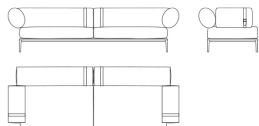

Phoenix

SOFAS

With its vintage charm, recognizable style and elegant silhouette, Phoenix sofa refers to the icons of design, offering an original re-interpretation of the classic roll arm. Featuring armrests and back with oval section, slightly inclined towards the outside, it is upholstered in natural saddle leather with stitching on borders, while the metal base is characterized by the black chrome finishing, emblematic of the metropolitan mood.

Structure in beech wood, metal base with black chrome finishing. Upholstery in natural saddle leather with stitching on borders. Decorative belt in natural saddle leather.

SOFAS

F.PHO.211.AXX

Standard features

L 270 D 97 H 70 cm

L 106.3 D 38.19 H 27.56 in