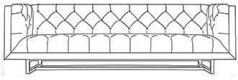

# Colin

SOFAS

---

3-seater sofa with structure in veneered rosewood. Upholstery in leather cat. A | L.02.05. Base in bronzed brass.

### COL.211.B

---

3-seater sofa

#### Standard features

L 270 D 92 H 83 cm

L 106.3 D 36.22 H 32.68 in

SOFAS