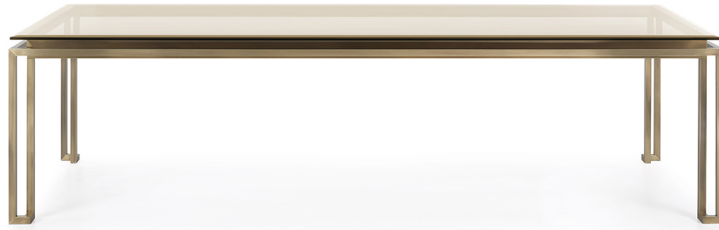

Trafalgar

SMALL TABLES

Central table with structure in metal with bronzed finishing. Coupled glass top (extra clear + smoky).

SMALL TABLES

Structure in metal with bronzed finishing. Coupled glass top (extra clear + smoky).

TRA.232.A

Central table

Standard features

L 160 D 100 H 42 cm

L 62.99 D 39.37 H 16.54 in

SMALL TABLES

TOP

Clear glass +
smoked

STRUCTURE

Chrome

Brushed Bronze