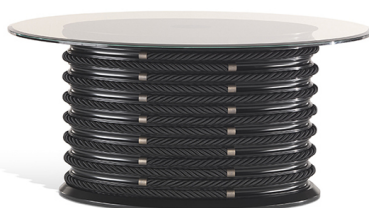

Brick lane

SMALL TABLES

Central table with wooden structure in black lacquered finishing with decorative ropes. Glass top. Details in bronzed finishing.

SMALL TABLES

Structure available in different finishings from the GF Home collection. Glass top with decorative rope. Details in bronzed finishing.

BLA.233.B

Central table

Standard features

L 140 D 85 H 40 cm

L 55.12 D 33.46 H 15.75 in

SMALL TABLES

TOP

Clear glass