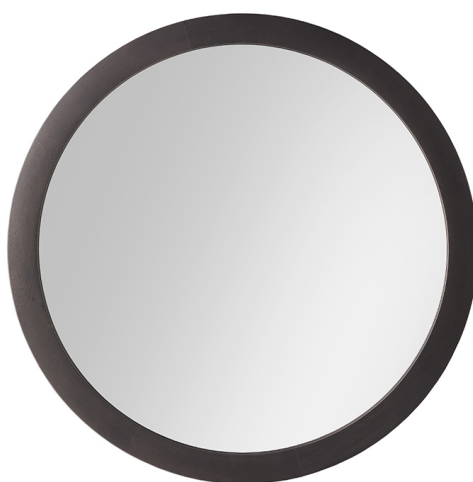

## MIRRORS

A rigorous and minimalist frame in solid beech wood defines the lines of the Wynwood mirror. A piece of furniture with a clean and sophisticated aesthetic that enhances the space in a game of light and perspectives.

Mirror with frame in solid beech wood dyed Smokey Grey with variable section, regular curve and finger joints with CNC technology, installed onto a panel with retractable pins.

Panel in shaped MDF with mirror, back-covered in black microfiber.

## MIRRORS

Mirror with frame in solid beech wood dyed in the finishings from Gianfranco Ferré Home Collection, shaped with variable section, regular curve and finger joints with CNC technology, installed onto a panel with retractable pins.

#### Standard features

D 3 dia 92 cm

D 1.18 dia 36.22 in