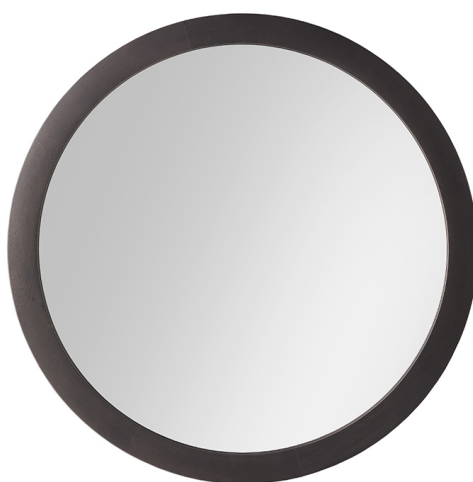

## MIRRORS

A rigorous and minimalist frame in solid beech wood defines the lines of the Wynwood mirror. A piece of furniture with a clean and sophisticated aesthetic that enhances the space in a game of light and perspectives.

Mirror with frame in solid beech wood dyed Smokey Grey, shaped with variable section, installed onto a panel with retractable pins.

Support panel in shaped MDF, with back covered in anthracite microfibre.

Natural mirror.

Wall mounting with hook integrated in the frame.

## MIRRORS

Mirror with frame in solid beech wood dyed Smokey Grey, shaped with variable section, installed onto a panel with retractable pins.

Support panel in shaped MDF, with back covered in anthracite microfibre.