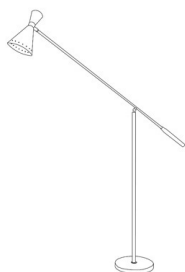

## FLOOR LAMPS

The sober elegance of floor lamp Milwaukee, inspired by the Fifties and with a precious marble base, further highlights the beauty of the Gianfranco Ferré furniture thanks to its oriental lighting.

Floor lamp with structure in metal with black finishing and bar in glossy brass. Shades in metal with black and white finishing with inserts in glossy brass. Base in white Statuario marble. Led light.

## FLOOR LAMPS

Structure in metal with black finishing and bar in glossy brass. Shades in metal with black and white finishing with inserts in glossy brass. Base in white Statuario marble. Led light.

**MI1.622.A**

Floor lamp

**Standard features**

dia 48 H 183 cm  
dia 18.9 H 72.05 in