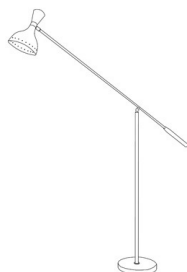

Floor lamp with structure in metal with black finishing and bar in glossy brass. Shades in metal with black and white finishing with inserts in glossy brass. Base in white Statuario marble. Led light.

## FLOOR LAMPS

Structure in metal with black finishing and bar in glossy brass. Shades in metal with black and white finishing with inserts in glossy brass. Base in white Statuario marble. Led light.

**MI1.622.A**

Floor lamp

**Standard features**

L 152 H 117 cm  
L 59.84 H 46.06 in

**MI2.622.A**

Floor lamp

**Standard features**

L 152 H 117 cm  
L 59.84 H 46.06 in

**MI3.622.A**

Floor lamp

**Standard features**

dia 48 H 183 cm  
dia 18.9 H 72.05 in