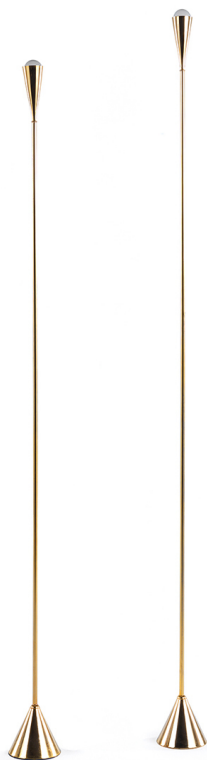

## FLOOR LAMPS

---

Floor lamp with structure in brass and iron. Glossy brass finishing.

## FLOOR LAMPS

Structure in brass and iron. Glossy brass finishing.

### LLC.622.A

Floor lamp

#### Standard features

L 13 D 13 H 173 cm

L 5.12 D 5.12 H 68.11 in