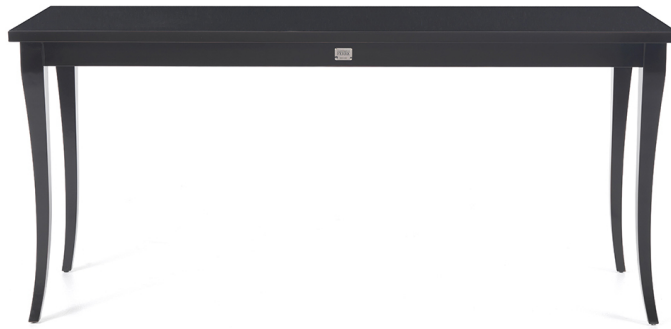

Wayne

CONSOLES

Console with structure in beech wood. Black lacquered finishing.

CONSOLES

Structure in beech wood. Black lacquered finishing.

WAY.541.A

Console

Standard features

L 180 D 55 H 85 cm

L 70.87 D 21.65 H 33.46 in