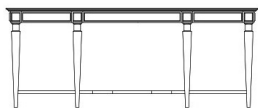

Lord

CONSOLES

Console with structure in beech wood. Black lacquered finishing.

CONSOLES

Structure in beech wood. Black lacquered finishing.

LOR.541.A

Console

Standard features

L 230 D 50 H 90 cm

L 90.55 D 19.69 H 35.43 in