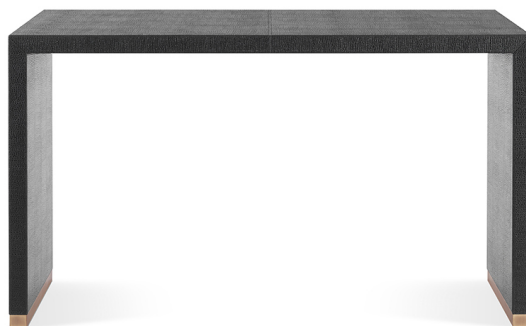

Kay

CONSOLES

A simple yet sophisticated shapes for the Kay console. A piece of furniture that stands out for its practical and aesthetic appeal.

Structure in multi-layer poplar covered in leather cat. B | L.06.01. Base in metal with bronzed finishing.

CONSOLES

Structure in multi-layer poplar covered in fabric or leather from GF Home collection. Base in metal with bronzed finishing.

KAY.541.A

Console

Standard features

L 160 D 45 H 90 cm

L 62.99 D 17.72 H 35.43 in