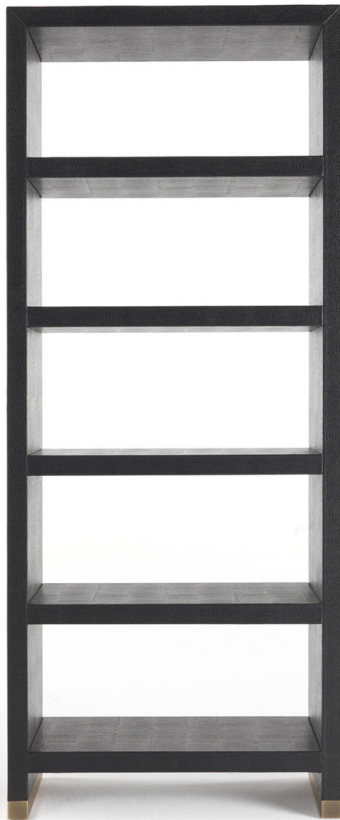

## BOOKCASES

---

The essential and modern Kay bookcase with leather upholstery and base with bronzed aluminium details lend a captivating and original look to the entire set, perfectly representing Gianfranco Ferré Home style.

Structure in multi-layer poplar. Upholstery in leather cat. B | L.06.01. Base in metal with bronzed finishing.

## BOOKCASES

Structure in multi-layer poplar. Upholstery in leather from GF Home collection. Base in metal with bronzed finishing.

#### **Standard features**

L 90 D 40 H 220 cm

L 35.43 D 15.75 H 86.61 in