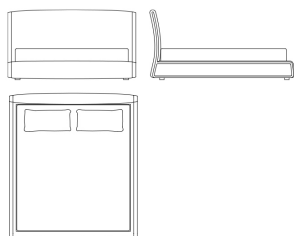

BEDS

Bed with headboard external structure in solid beech wood dyed in the finishings from Gianfranco Ferré Home Collection, shaped with variable section, irregular curves and finger joints with CNC technology, installed onto a panel with retractable pins. Headboard panel in curved multilayer wood padded with polyurethane foam and covered in fabric/leather from Gianfranco Ferré Home Collection.

Bed frame external structure in solid beech wood dyed in the finishings from Gianfranco Ferré Home Collection, shaped with variable section, irregular curves and finger joints with CNC technology, installed onto panels with retractable pins. Bedframe panels in curved multilayer wood covered in dacron and fabric/leather from Gianfranco Ferré Home Collection.

Lateral storage compartments entirely covered in fabric/leather from Gianfranco Ferré Home Collection.

WYN.312.ACX

Bed

Standard features

L 204 D 230 H 111 cm

L 80.32 D 90.55 H 43.7 in