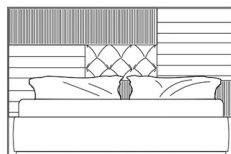

Elliot

BEDS

An elegant bed with a bold character, with an important headboard characterized by different upholsteries, from the capitonné to the quilted and pleated staves and from the combination of two different types of tone on tone velvet. The possibility to choose and customize the upholsteries and the fabrics of the different blocks allows to satisfy the customers' most diversified tastes.

Structure in beech wood and foam with frame in bronzed metal finishing. Upholstery in fabric cat. B | L.18.50 and cat. B | L.18.55.

BEDS

Structure in beech wood and foam with frame in bronzed metal finishing. Upholstery in fabric from the GF Home collection.

ELI.312.A

Bed

Standard features

L 205 D 222 H 143 cm
L 80.71 D 87.4 H 56.3 in

ELI.312.B

Bed

Standard features

L 225 D 222 H 143 cm
L 88.58 D 87.4 H 56.3 in