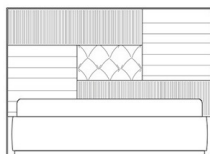

Structure in beech wood and foam with frame in bronzed metal finishing. Upholstery in fabric cat. B | L.18.50 and cat. B | L.18.55.

BEDS

Structure in beech wood and foam with frame in bronzed metal finishing. Upholstery in fabric from the GF Home collection.

ELI.312.A

Bed

Standard features

L 205 D 222 H 143 cm
L 80.71 D 87.4 H 56.3 in

ELI.312.B

Bed

Standard features

L 225 D 222 H 143 cm
L 88.58 D 87.4 H 56.3 in