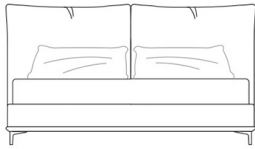

BEDS

Structure in beech wood and foam. Upholstery in leather from GF Home collection. Metal feet with black chromed finishing. Decorative cushion not included.

CLP.312.A

Bed

Standard features

L 205 D 240 H 110 cm
L 80.71 D 94.49 H 43.31 in