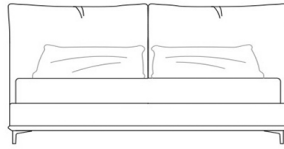

## BEDS

Structure in beech wood and foam. Upholstery in leather from GF Home collection. Metal feet with black chromed finishing. Decorative cushion not included.

### CLP.312.A

Bed

#### Standard features

L 205 D 240 H 110 cm  
L 80.71 D 94.49 H 43.31 in

#### Standard features

L 225 D 240 H 110 cm  
L 88.58 D 94.49 H 43.31 in

BEDS